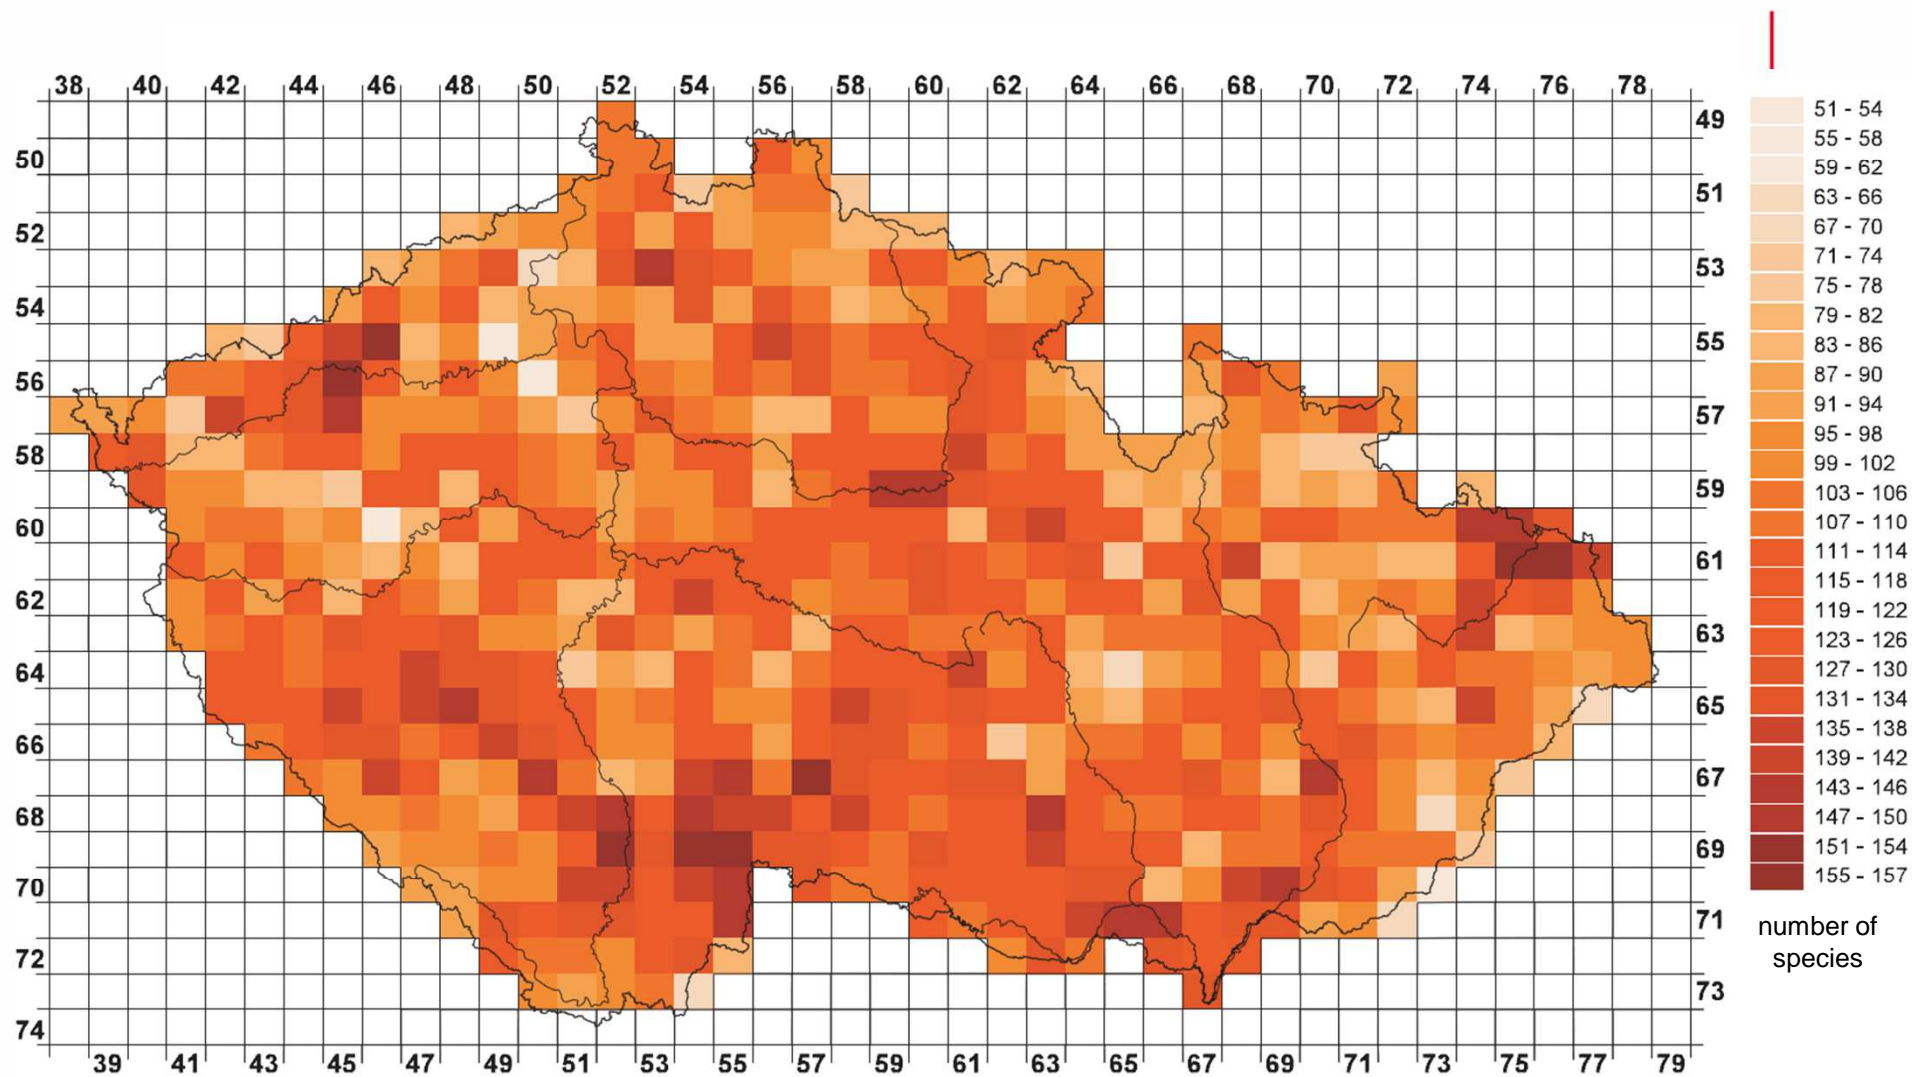

The total number of breeding species recorded in individual quadrates in 2001–2003

(possible, probable, and confirmed breeding recorded)