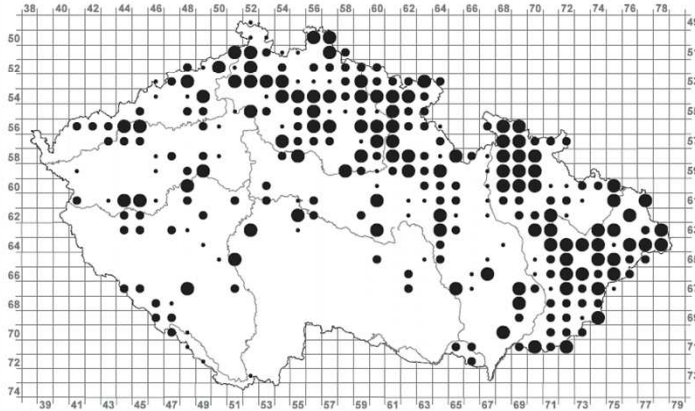

Common Raven (*Corvus corax*)

1985-1989