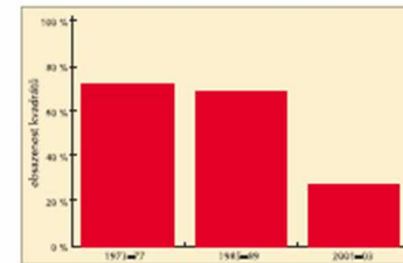

Little Owl (*Athene noctua*)