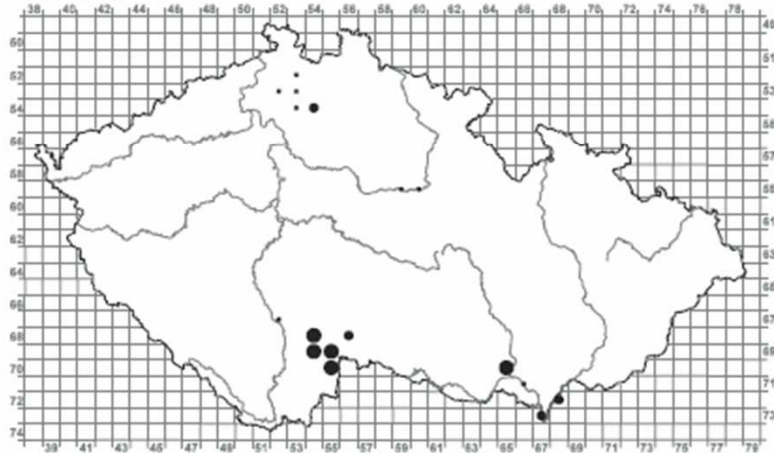

Common Raven (*Corvus corax*)

1985-1989

Common Raven
(*Corvus corax*)

Spread of Common Raven in the Czech Republic

White-tailed Eagle (*Haliaeetus albicilla*)

1985-1989

Black Grouse (*Tetrao tetrix*)

1985-1989