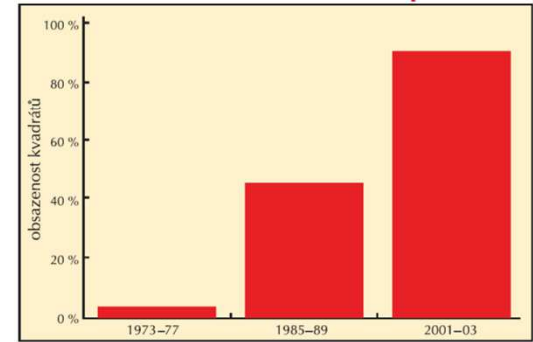

Common Raven (*Corvus corax*)