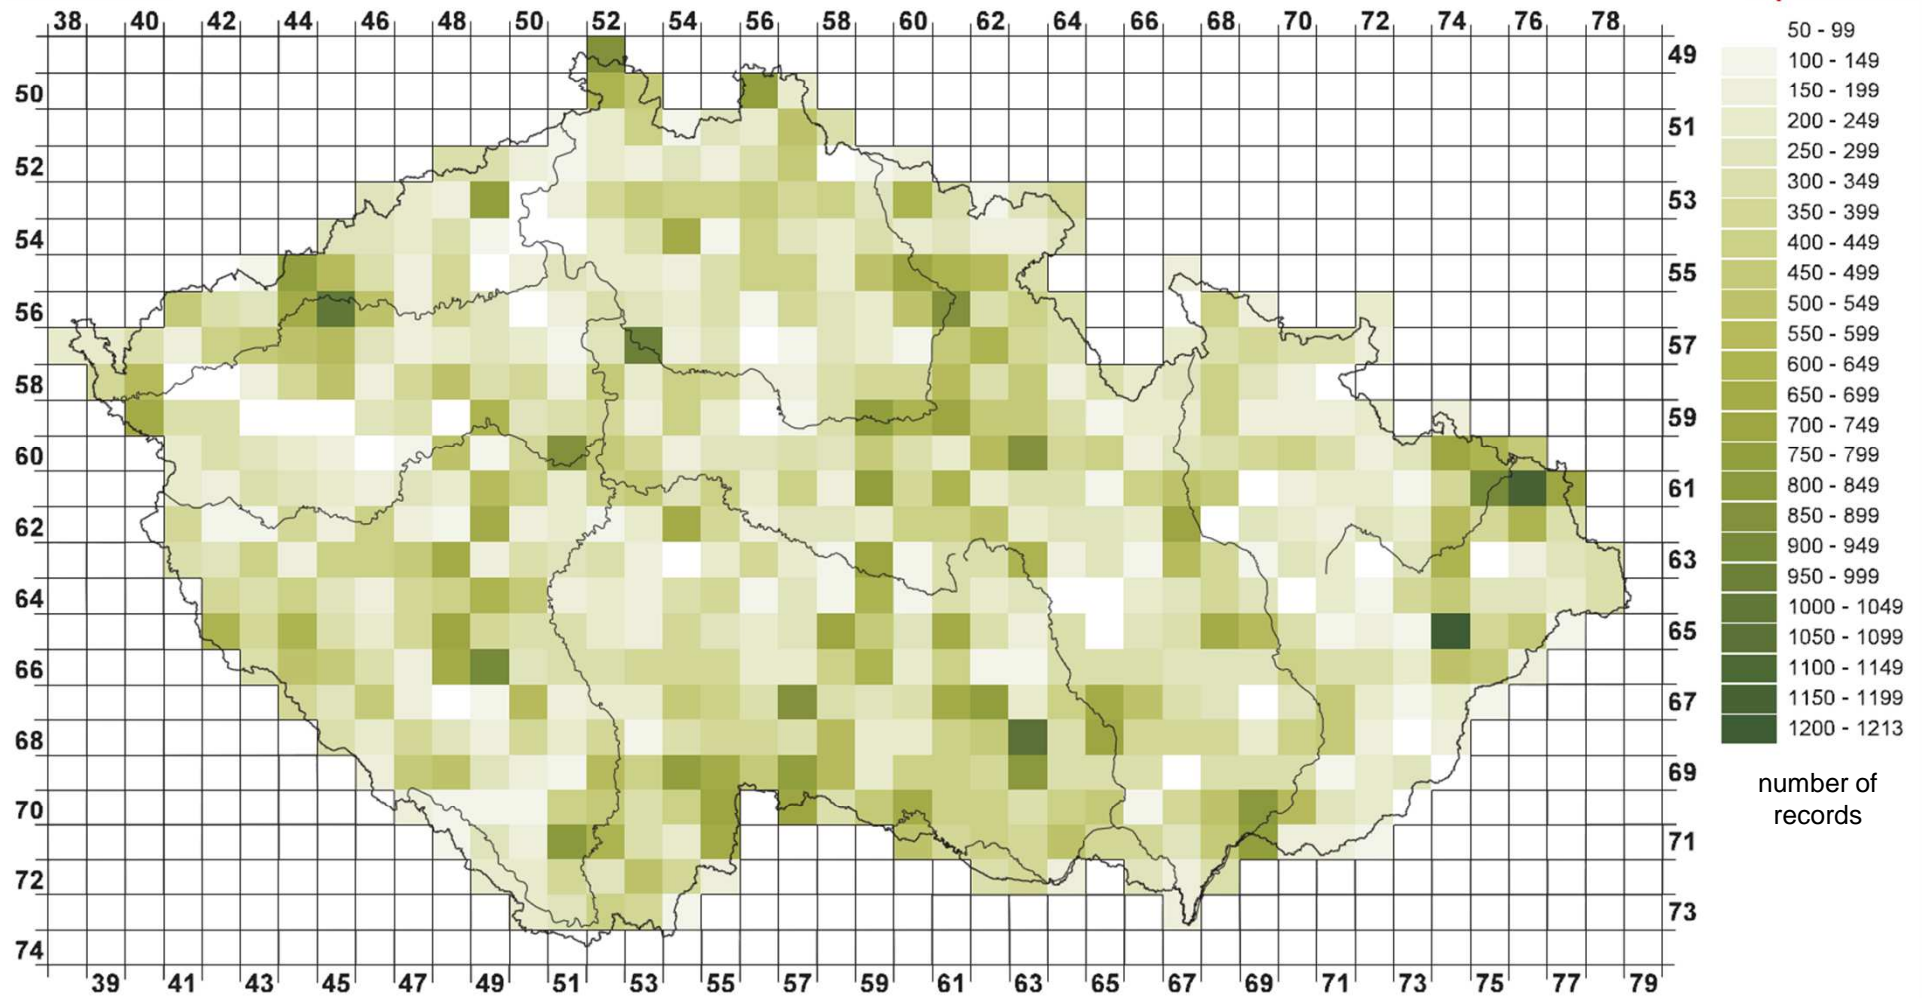

The total numbers of records in individual quadrates in 2001–2003