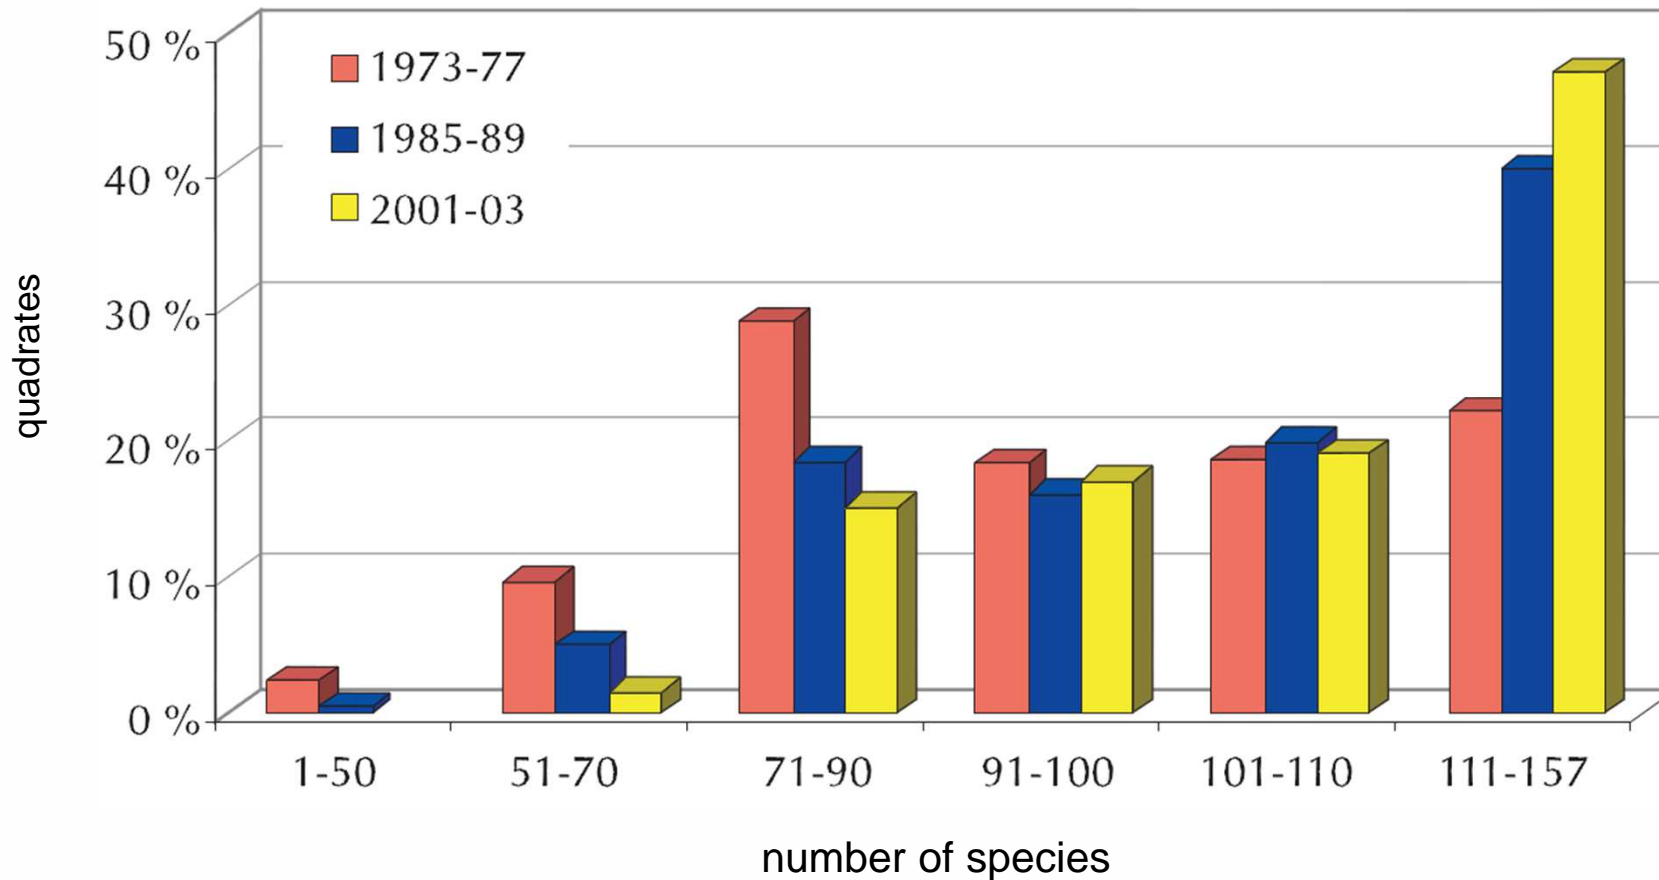

Other information

Breeding in 3 categories: possible
probable
confirmed

Quantity expressed in intervals of geometric progression:
1-5; 6-25; 26-125; 126-625; 626-3125; >3125

Quality of work

2001-2003 > 70 species recorded in 98.4 % quadrates
 >100 species recorded in 66.0 % quadrates

Mean number of species/quadrat

1973-1977	94 (min. 12, max. 145 species)
1985-1989	104 (min. 40, max. 154 species)
2001-2003	109 (min. 51, max. 157 species)

Number of quadrates (in %) sorted by the number of recorded species in categories possible, probable, and confirmed breeding – periods of three mappings compared.

The total numbers of records in individual quadrates in 2001–2003

The total number of breeding species recorded in individual quadrates in 2001–2003

(possible, probable, and confirmed breeding recorded)