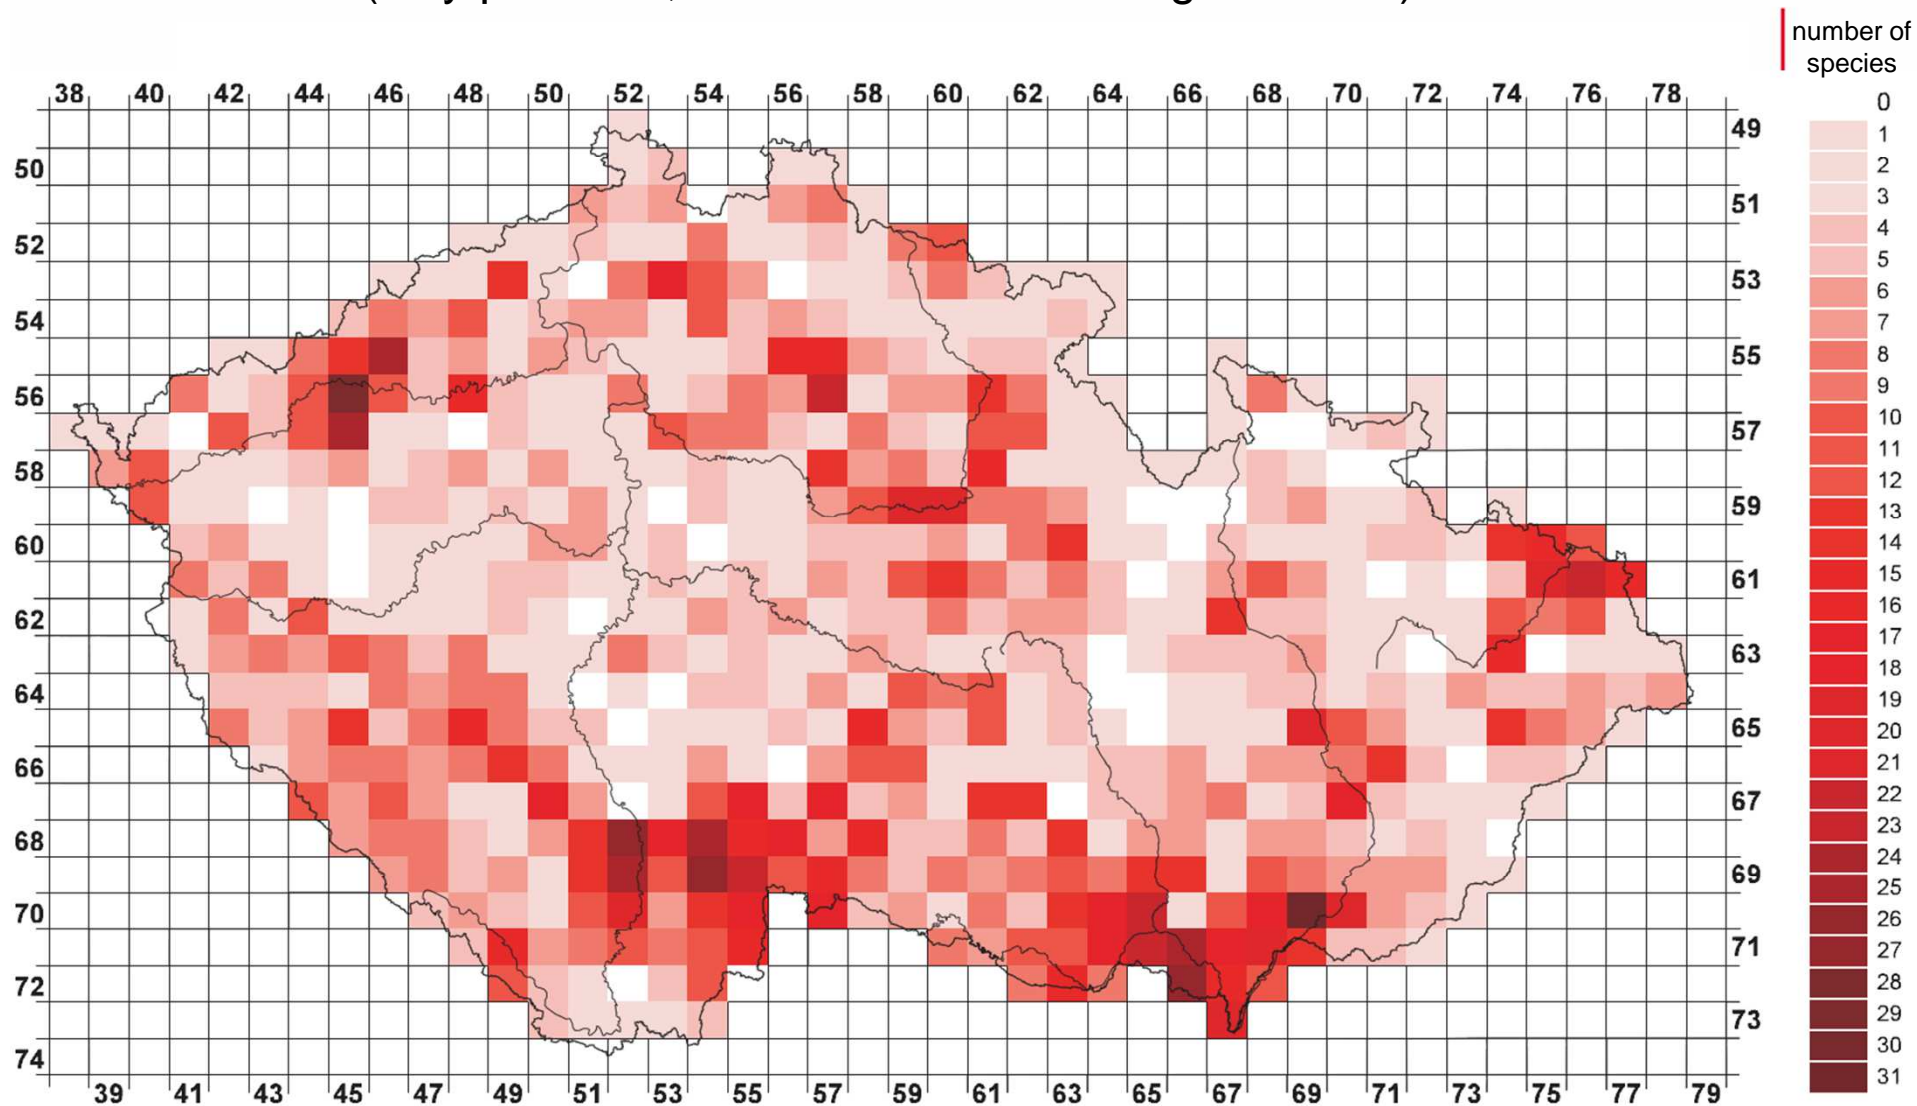

The total numbers of records in individual quadrates in 2001–2003

The total number of breeding species recorded in individual quadrates in 2001–2003

(possible, probable, and confirmed breeding recorded)

Numbers of breeding species classified as critically endangered and endangered on the Red List of the Czech Republic (only probable, and confirmed breeding recorded)

The top 20 species with the highest population increase between the last two mapping actions in 1985–1989 and in 2001–2003 (in %). Included are only species with more than 50 breeding pairs in 1985–1989.